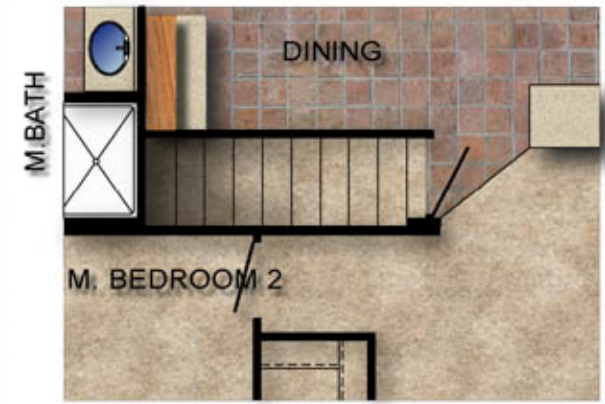

OPTIONAL
MASTER BATH

BASEMENT OPTION

 **HART**
HOUSING
 A Division of Forest River Housing

Model 110

1,280 sq. ft.
 Bedrooms: 3
 Baths: 2
 28 ft. Wide

www.harthousing.com

Due to continuous product improvement, all prices, specifications and materials are subject to change without notice or obligations