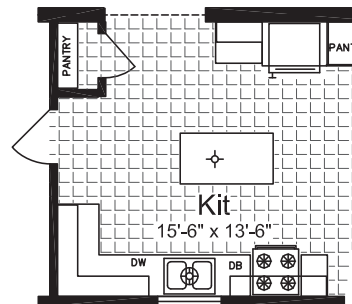

Master Bath Option

Kitchen Option

LOCATIONS ARE SHOWN FOR
(DB) DRAWER BANK OPTION AND
(DW) DISHWASHER OPTION.
THESE ARE NOT STANDARD.

STYLE: RANCH
 SQUARE FEET: 2070
 BEDROOMS: 3
 BATHROOMS: 2
 DIMENSION: 28'9" x 72'0"