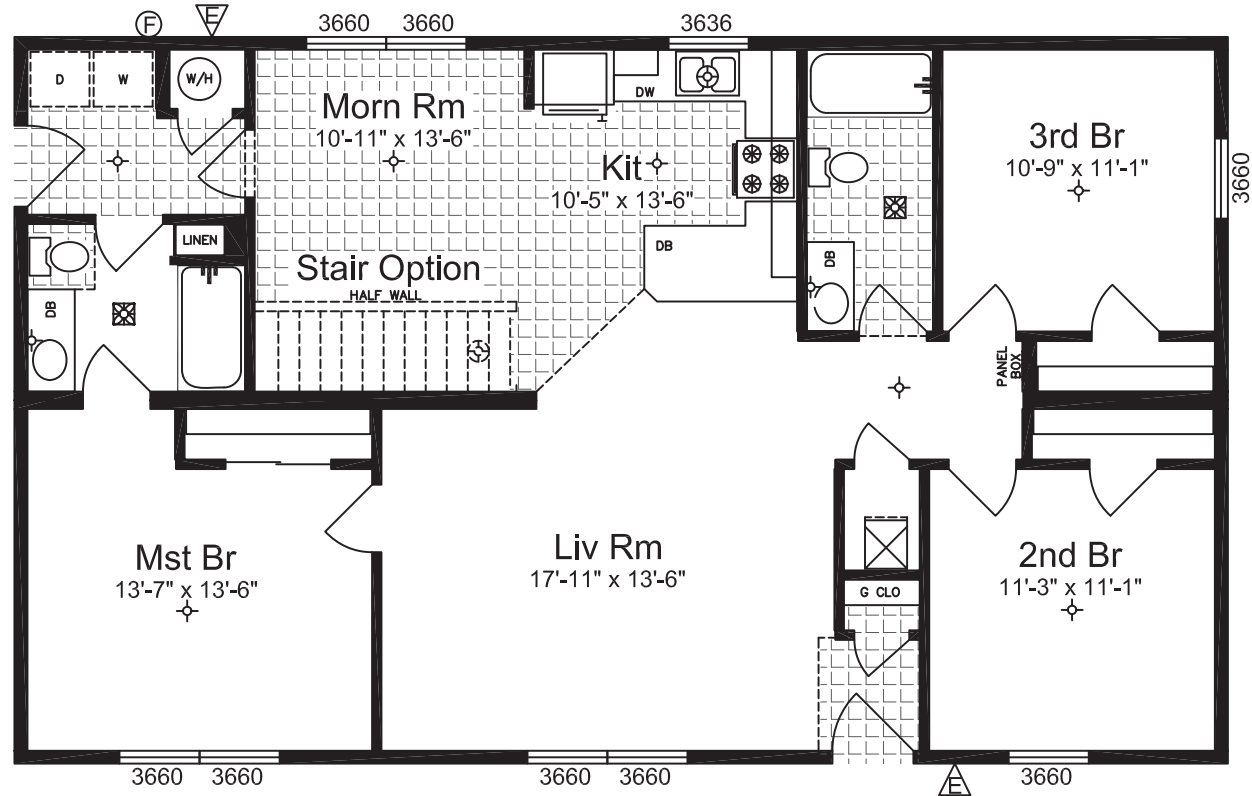

Master Bath Option

Kitchen Option

STYLE: RANCH  
 SQUARE FEET: 1380  
 BEDROOMS: 3  
 BATHROOMS: 2  
 DIMENSION: 28'9" x 48'0"

Paxton

WWW.CHIEFCUSTOMHOMES.COM

**Chief**  
*custom homes*  
 A Division of Chief Industries, Inc.