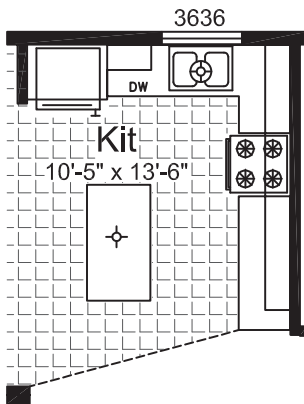

Master Bath Option

Kitchen Option

STYLE: RANCH  
 SQUARE FEET: 1380  
 BEDROOMS: 3  
 BATHROOMS: 2  
 DIMENSION: 28'9" x 48'0"

Paxton

WWW.CHIEFCUSTOMHOMES.COM

**Chief**  
*custom homes*  
 A Division of Chief Industries, Inc.