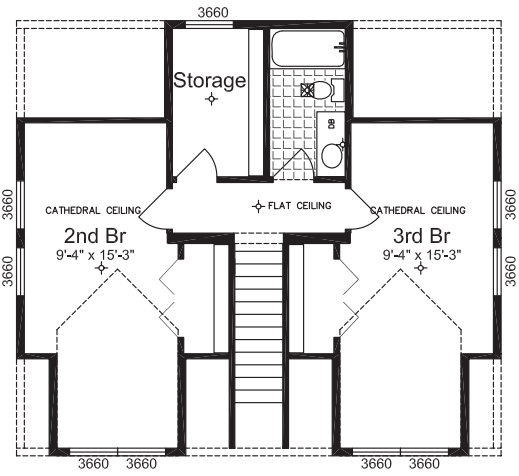

LOWER LEVEL

UPPER LEVEL

Nantucket

A two-story home, Nantucket offers an open kitchen, dining room, living room and master bedroom on the main floor alone. Its graceful cathedral ceilings on the second floor provide the accent you've been looking for.

STYLE: CAPE COD
 SQUARE FEET: 1625
 BEDROOMS: 3
 BATHROOMS: 2
 DIMENSION: 28'9" x 32'0"